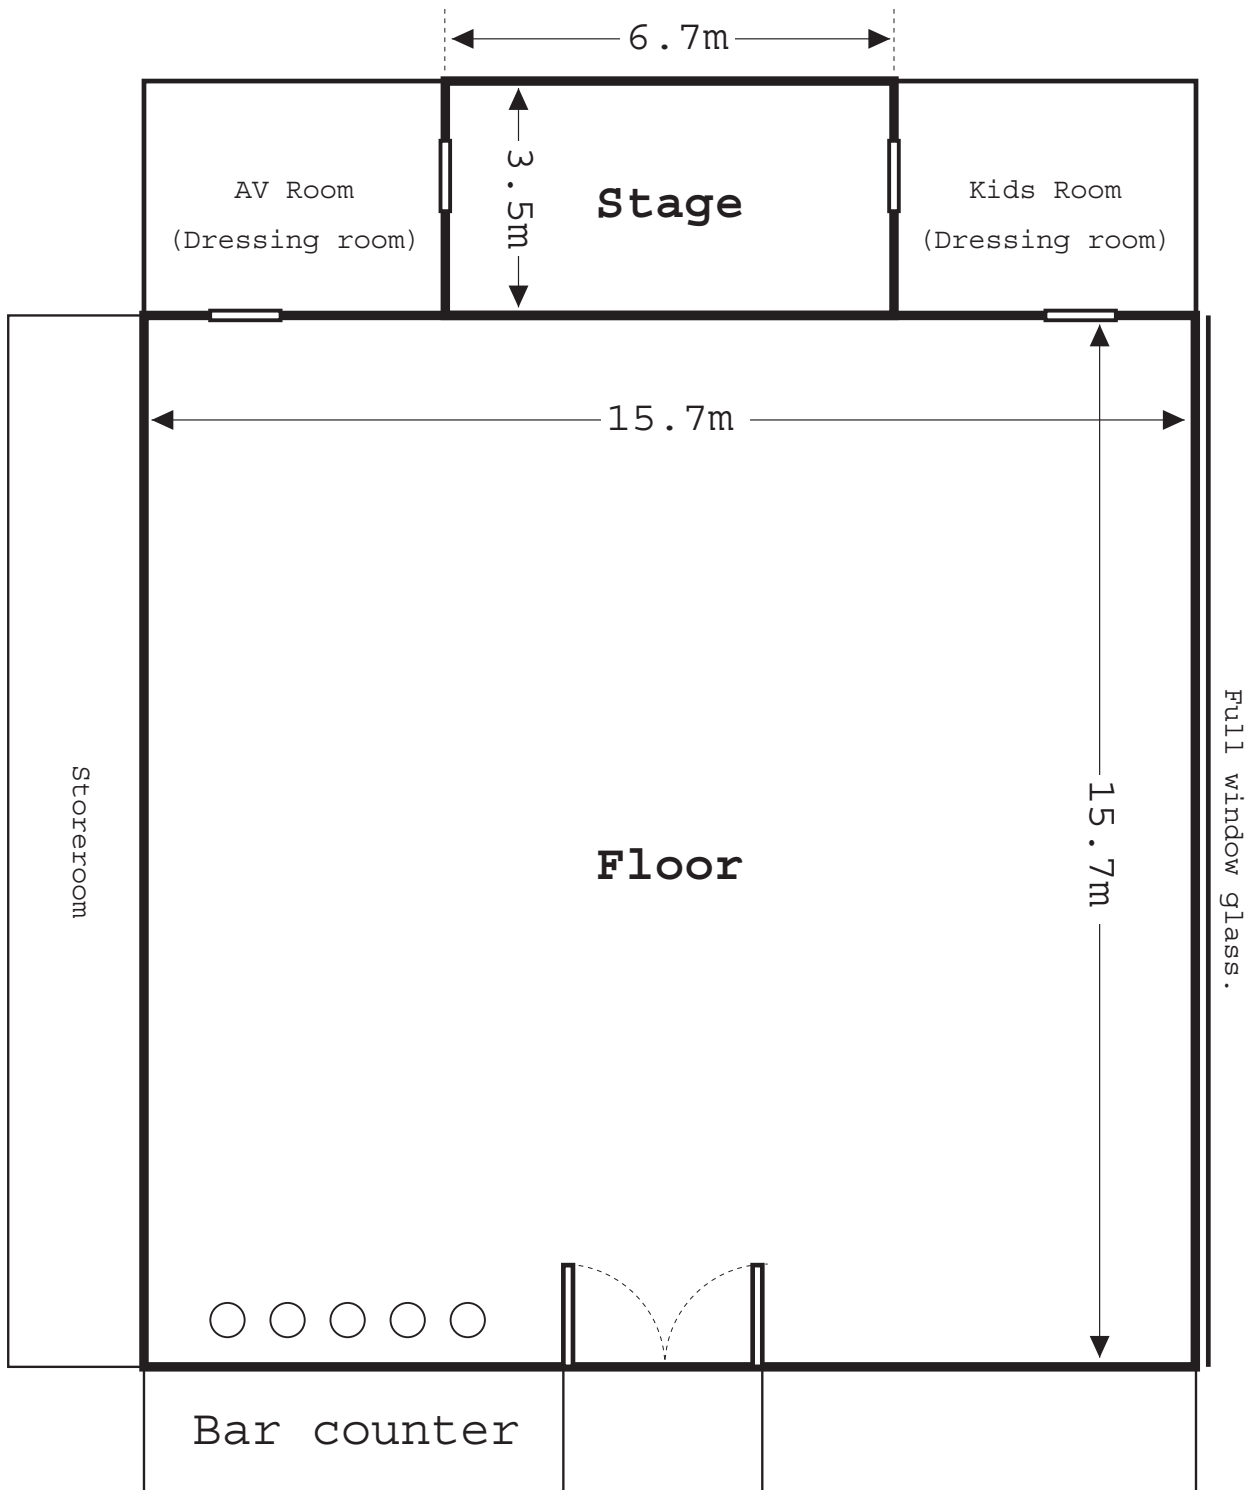

# India Club Kobe, Royal Hall

Round table of Nine-seater  
14 units

Floor space: 246m<sup>2</sup>

January 25, 2014